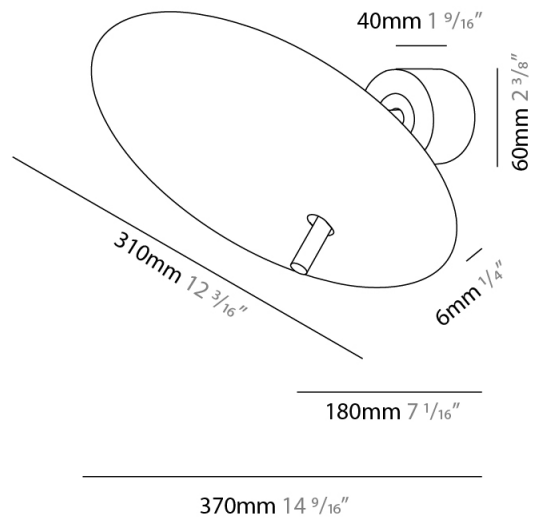

LUA SINGLE SURFACE

D43012-

base number   Finish
Options

PROJECT	_____
TYPE	_____
SPECIFIER	_____
QUANTITY	_____
DATE	_____

1. To build a product code in our configurator select the specify button on the base model # product page
2. To build a manual product code on this datasheet choose from the options listed below in blue font and add the suffix to the base model #

GENERAL

Series: Lua _____
Subseries: Lua Single _____
Brand: Icone _____
Division: Design _____
Mounting Type: Surface _____
Mounting Location: Wall _____
Subcategory: Ambient _____

PHYSICAL

Shape: Disc _____
Diameter (mm): 310 _____
Diameter (in): 12 ³/₁₆ _____
Depth (mm): 180 _____
Depth (in): 7 ¹/₁₆ _____
Light Distribution: Indirect _____
Fixture Finish: WHI / DCS / WAM / WGS / CGS _____
Fixture Material: Aluminum _____

ELECTRICAL

Lamp Type: LED _____
Total Output Wattage (W): 30 _____
Dimming: Electronic Low Voltage Dimming _____
Input Voltage (V): 120Vac Direct Line _____

LED

Color Temperature (°K): 3000 _____
Nominal Lumen (lm): 2550 _____
CRI: >90 CRI _____
Lamp Life (hrs): 50000 _____

OPTICAL

RATINGS AND CERTIFICATIONS

Certified By: Certified for North American Standards _____
IP rating: IP20 _____