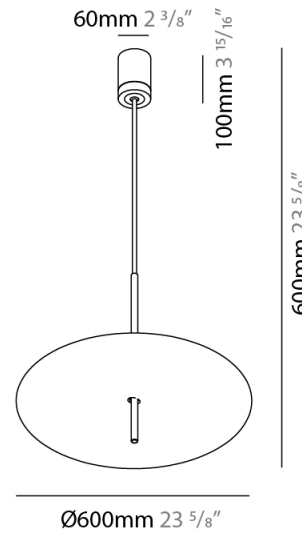

PROJECT	_____
TYPE	_____
SPECIFIER	_____
QUANTITY	_____
DATE	_____

LUA SINGLE SUSPENSION

D41034-

base number   Finish
Options

1. To build a product code in our configurator select the specify button on the base model # product page
2. To build a manual product code on this datasheet choose from the options listed below in blue font and add the suffix to the base model #

GENERAL

Series: Lua _____
Subseries: Lua Single _____
Brand: Icone _____
Division: Design _____
Mounting Type: Suspension _____
Mounting Location: Ceiling _____
Subcategory: Pendant _____

PHYSICAL

Shape: Disc _____
Diameter (mm): 600 _____
Diameter (in): 23 5/8 _____
Height (mm): 600 _____
Height (in): 23 5/8 _____
Light Distribution: Indirect _____
Fixture Finish: WHI / DCS / WAM / WGS / CGS _____
Fixture Material: Aluminum _____

ELECTRICAL

Lamp Type: LED _____
Total Output Wattage (W): 90 _____
Dimming: Electronic Low Voltage Dimming _____
Input Voltage (V): 120Vac Direct Line _____

LED

Color Temperature (°K): 3000 _____
Nominal Lumen (lm): 7650 _____
CRI: >90 CRI _____
Lamp Life (hrs): 50000 _____

OPTICAL

RATINGS AND CERTIFICATIONS

Certified By: Certified for North American Standards _____
IP rating: IP20 _____